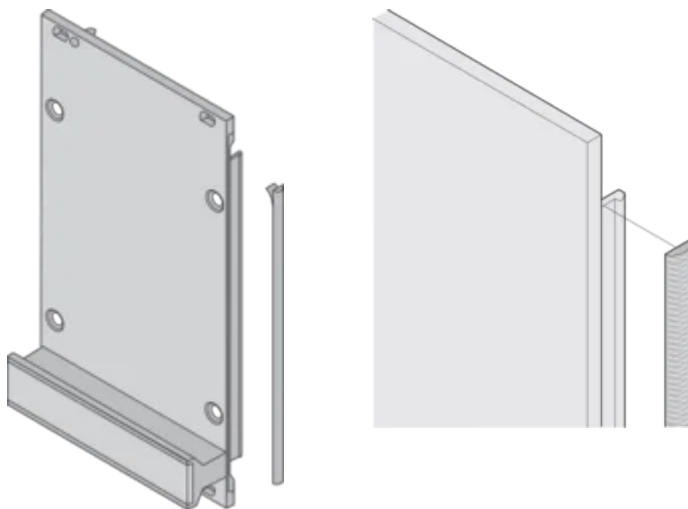

Altura (H): 52mm

Material: Elastômero Termoplástico

Família de produtos: EuropacPRO; RatiopacPRO; RatiopacPRO AIR; PropacPRO; Frame Type Plug-In Unit

Product Type: Shielding Kit

Largura (W): 3.8mm

Works With: Subracks; Cases; Front Panels

Flammability Rating: UL® 94V-0

Gross Weight: 0.047kg

DETALHES ADICIONAIS DO PRODUTO

EMC gaskets (textile) are required for shielding the front panels.

DIAGRAMAS

AVISO

Os produtos nVent devem ser instalados e utilizados apenas conforme indicado nas fichas de instrução do produto e materiais de treinamento da nVent. As fichas de instrução estão disponíveis em www.nVent.com e com nossos representantes de atendimento ao cliente nVent. A instalação inadequada, uso incorreto, aplicação incorreta ou outra falha qualquer em seguir completamente as instruções e avisos da nVent podem levar ao mau funcionamento do produto, danos à propriedade, lesões corporais graves e morte, e/ou anular sua garantia.