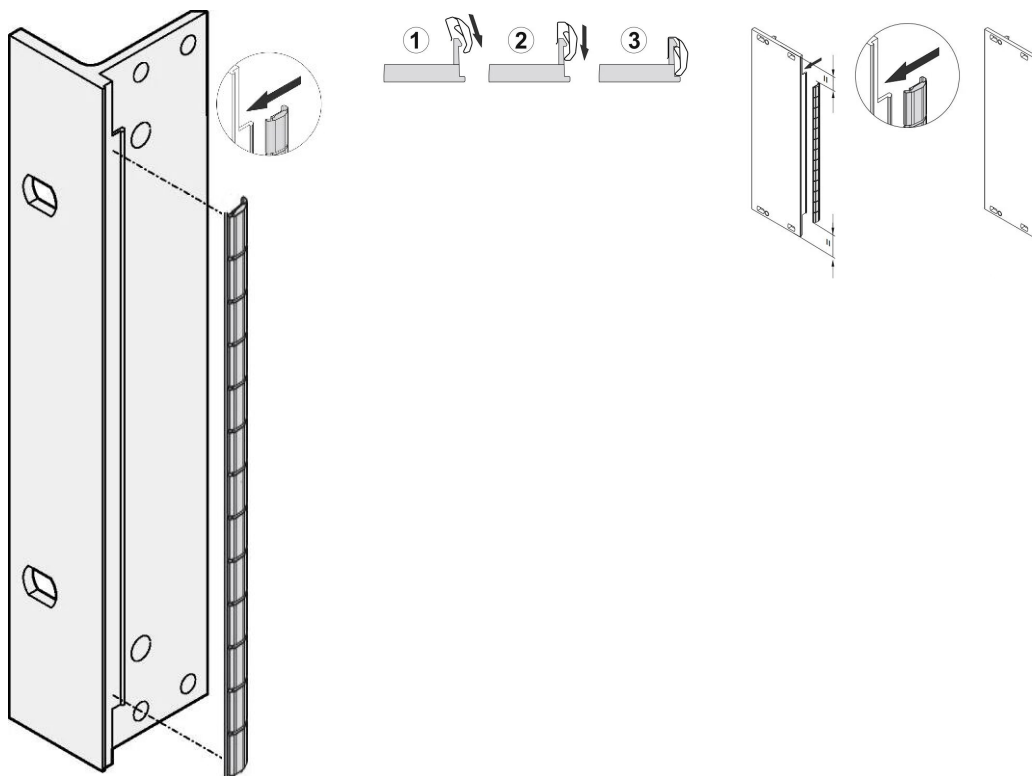

Front Panel EMC Stainless Steel Shielding Kit, for U-Shaped front panels, 3 U, 10 Pieces

NÚMERO DE CATÁLOGO

21102-105

The stainless EMC gaskets are inserted into a slot on the right hand side of the U-shaped front panels.

The gasket will be clipped onto the right front panel bracket, the 19" bracket or rear profile of the subrack

CARACTERÍSTICAS

The stainless steel EMC-gasket for SCHROFF U-shaped front panels, offers excellent performance in shielding effectiveness and an enormous temperature range from -200 to +160°C.

Easy mounting by clipping the gasket onto the right front panel bracket, the 19" bracket or rear profile of the subrack

Temperature range from -200 to +160°C.

CARATERÍSTICAS DO PRODUTO

Rack Height: 3U

Quantidade por embalagem: 10