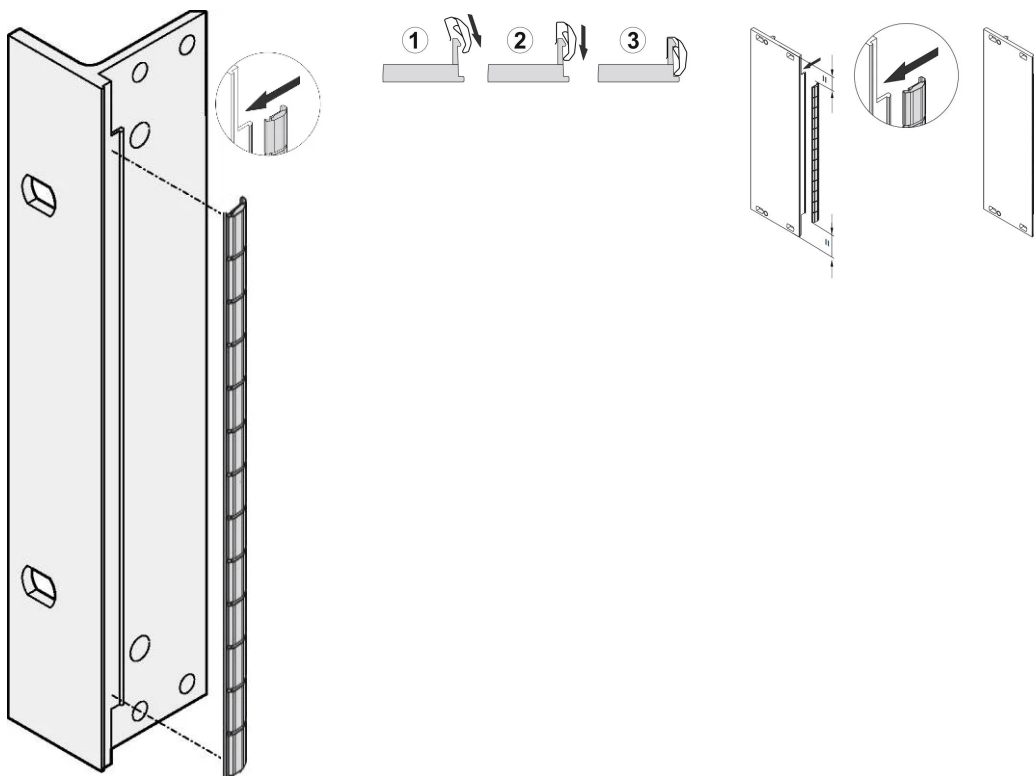

Front Panel EMC Stainless Steel Shielding Kit, for U-Shaped front panels, 4 U, 10 Pieces

NÚMERO DE CATÁLOGO

21102-113

The stainless EMC gaskets are inserted into a slot on the right hand side of the U-shaped front panels.

The gasket will be clipped onto the right front panel bracket, the 19" bracket or rear profile of the subrack

CARACTERÍSTICAS

The stainless steel EMC-gasket for SCHROFF U-shaped front panels, offers excellent performance in shielding effectiveness and an enormous temperature range from -200 to +160°C.

Easy mounting by clipping the gasket onto the right front panel bracket, the 19" bracket or rear profile of the subrack

Temperature range from -200 to +160°C.

CARATERÍSTICAS DO PRODUTO

Rack Height: 4U

Quantidade por embalagem: 10