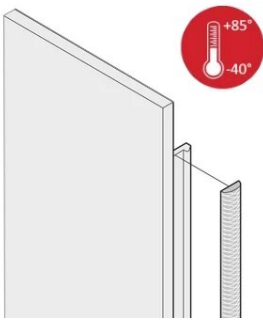

Front Panel EMC Textile Shielding Kit, -40...+85°C, 4 U, 10 Pieces

NÚMERO DE CATÁLOGO

21102-858

The textile EMC gaskets are inserted into a slot on the right hand side of the U-shaped front panels. The gaskets are glued to the front panel. For an expanded temperature range up to +85°C.

CERTIFICATIONS

CARACTERÍSTICAS

Textile EMC gasket is affixed laterally on the front panel or in the groove of the right-hand profile as appropriate.

Profile seal is bonded onto the contact surface of the 19" bracket or of the rear angle and sets up the conductive connection to the U-shaped front panels

Temperature range -40 °C ... +85 °C

CARATERÍSTICAS DO PRODUTO

Rack Height: 4U

Quantidade por embalagem: 10

Material: Elastômero Termoplástico

Família de produtos: EuropacPRO; PropacPRO; RatiopacPRO AIR; PropacPRO; Frame Type Plug-In Unit