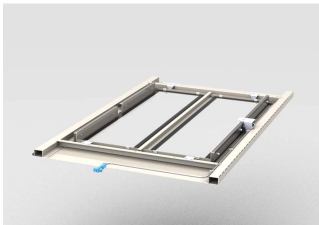

Aisle Containment Automatic Top Cover, 1200W 600D, RAL 7021

NÚMERO DE CATÁLOGO

21130-592

Top cover that can be automatically opened in case of an event on site.

CERTIFICATIONS

CARACTERÍSTICAS

Automatic containment top covers open automatically in the event of fire so that the facility sprinkler systems can put out the fire. In normal operation, the top covers are kept closed by electromagnets and open when the floating contact of the fire detection system is opened

Suitable for an aisle width of 1200 mm

Top cover with safety glass, 7 mm

With the universal top cover profile, the aisle height can be increased by 84 mm; please order separately

The top cover can be removed from the inside. When opened, the top cover provides access to lighting and sprinkler systems above the containment system for maintenance work

Please order the control unit, which can be used to control up to 12 automatic top covers, separately

A 24 VDC power supply unit is required to operate the system. Please order separately

CARATERÍSTICAS DO PRODUTO

Largura: 600mm

Profundidade: 1200mm

Quantidade por embalagem: 1

Cor: Black Grey

Código de cor: RAL 7021

Acabamento: Pintura electrostática com Acabamento Texturado

Material: Aço; Glass

Product Type: Cover