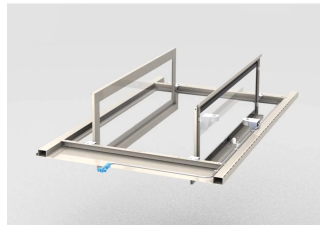

Aisle Containment Automatic Top Cover, 1200W 600D, RAL 7021

NÚMERO DE CATÁLOGO

21130-592

Top cover that can be automatically opened in case of an event on site.

CERTIFICATIONS

CARACTERÍSTICAS

Automatic containment top covers open automatically in the event of fire so that the facility sprinkler systems can put out the fire. In normal operation, the top covers are kept closed by electromagnets and open when the floating contact of the fire detection system is opened

Suitable for an aisle width of 1200 mm

Top cover with safety glass, 7 mm

With the universal top cover profile, the aisle height can be increased by 84 mm; please order separately

The top cover can be removed from the inside. When opened, the top cover provides access to lighting and sprinkler systems above the containment system for maintenance work

Please order the control unit, which can be used to control up to 12 automatic top covers, separately

A 24 VDC power supply unit is required to operate the system. Please order separately

CARATERÍSTICAS DO PRODUTO

Largura: 600mm

Profundidade: 1200mm

Quantidade por embalagem: 1

Cor: Black Grey

Código de cor: RAL 7021

Acabamento: Pintura electrostática com Acabamento Texturado

Material: Aço; Glass

Product Type: Cover