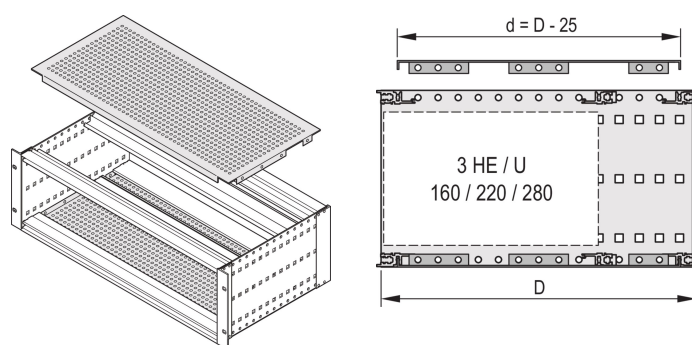

# EuropacPRO Cover Plate for Bolting to Side Panel, SNCF, 84 HP, 235 mm

## NÚMERO DE CATÁLOGO

**21500-037**

A cover plate is used for electromagnetic shielding or as mechanical protection. The cover can be screwed onto the side panel. Can be used for railway subracks in accordance with SNCF.

## CARACTERÍSTICAS

For variable positioning of horizontal rails e.g. for PCBs with standard formats

Perforation degree 58 %

Suitable for use with all horizontal rails

## CARATERÍSTICAS DO PRODUTO

Rack Width: 84HP

Profundidade: 235mm

Quantidade por embalagem: 2

Acabamento: Passivated

Material: Alumínio

Família de produtos: EuropacPRO

Product Type: Cover Plate