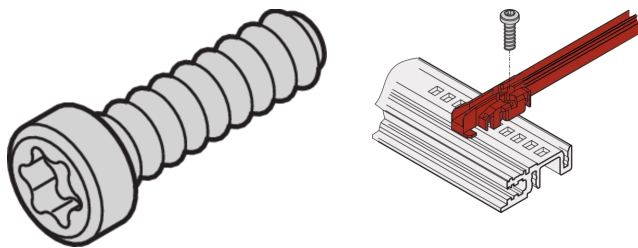

# Panhead Screw, Torx, Self-Securing, M2.5 x 9.3

## NÚMERO DE CATÁLOGO

**21500-039**

Pan head Torx screws with different metric threads and lengths. With optional features like GND earthing function or "precoated thread".

Panhead Screw, Torx, St, zinc plated, M2.5 x 6 (Partially coated thread to prevent the screw from loosening on its own due to vibrations).

## CARACTERÍSTICAS

Pan Head Screw with torx, self-locking

## CARATERÍSTICAS DO PRODUTO

Length: 9.3mm

Acabamento: Chapa de Aço Zincada

Quantidade por embalagem: 100

Tamanho da rosca: M2.5

Material: Aço

Product Type: Screw

Tipo: Panhead Screw