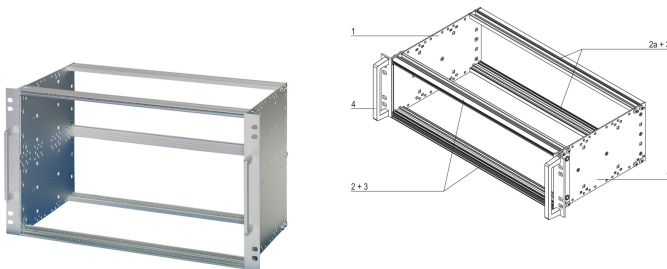

EuropacPRO 19" Subrack Kit for Railway, Retrofit Shielding, EN 50155, 3 U, 84 HP, 235 mm

NÚMERO DE CATÁLOGO

21500-077

Subrack for Railway applications, conform to EN50155 standard, non-shielded.

CERTIFICATIONS

CARACTERÍSTICAS

Shock and vibration tested to EN 50155, part 12.2.11

The 19" bracket is firmly fixed to the side panel (toxic-cold welded) and is especially suited for high mechanical stresses (vibration resistance)

Modifications such as cutouts, different finishes or dimensions available

IP 20, in accordance with IEC 60529

The double 19" screwing position adds to additionally safety (NFF standard)

Supplied as space-saving flat-pack

CARATERÍSTICAS DO PRODUTO

Rack Height: 3U

Profundidade: 235mm

Quantidade por embalagem: 1

For Mounting: Backplane

Board Depth: 220mm

Gasket Type: Textile EMC

Shock and Vibration Tolerance: 5g (force)