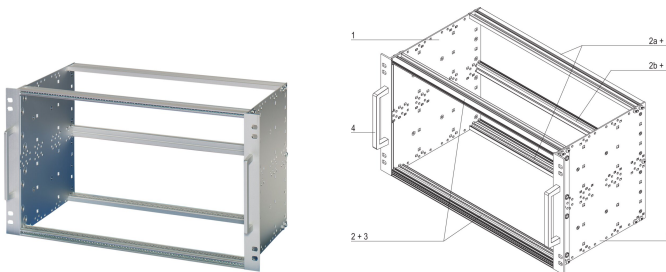

EuropacPRO 19" Subrack Kit for Railway, Retrofit Shielding, EN 50155, 6 U, 84 HP, 235 mm

NÚMERO DE CATÁLOGO

21500-078

Subrack for Railway applications, conform to EN50155 standard, non-shielded.

CERTIFICATIONS

CARACTERÍSTICAS

Shock and vibration tested to EN 50155, part 12.2.11

The 19" bracket is firmly fixed to the side panel (toxic-cold welded) and is especially suited for high mechanical stresses (vibration resistance)

Modifications such as cutouts, different finishes or dimensions available

IP 20, in accordance with IEC 60529

The double 19" screwing position adds to additionally safety (NFF standard)

Supplied as space-saving flat-pack

CARATERÍSTICAS DO PRODUTO

Rack Height: 6U

Profundidade: 235mm

Quantidade por embalagem: 1

For Mounting: Backplane

Board Depth: 220mm

Gasket Type: Textile EMC

Shock and Vibration Tolerance: 5g (force)