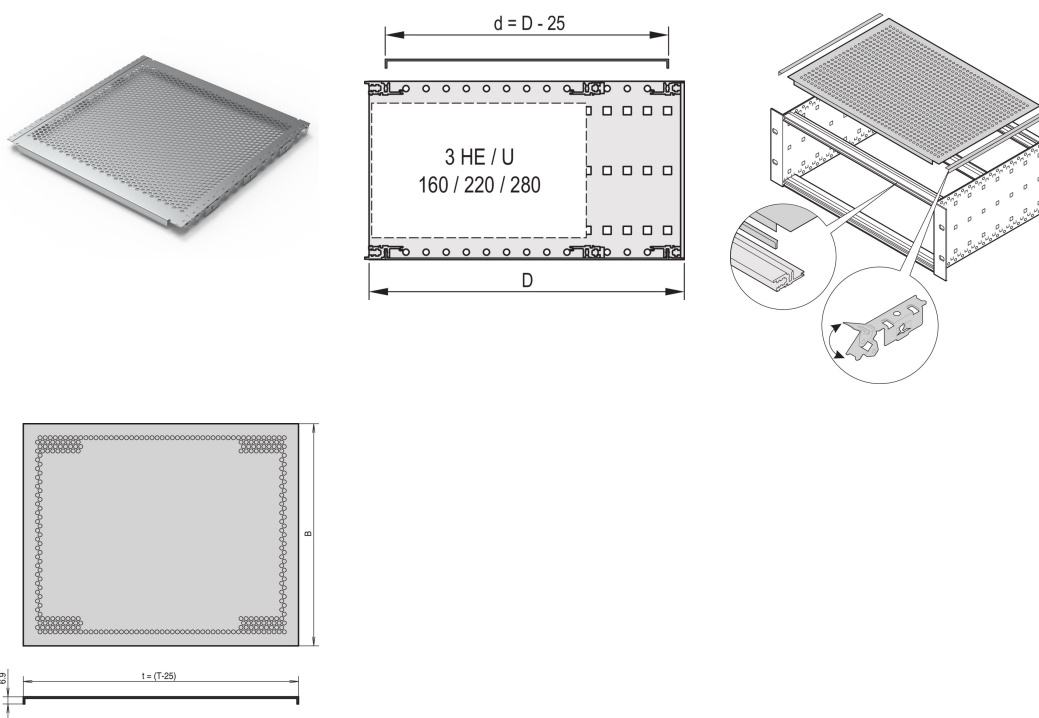

EuropacPRO Cover Plate, Universal, 84 HP, 415 mm

NÚMERO DE CATÁLOGO

24560-055

A cover plate is used for electromagnetic shielding or as mechanical protection. The cover can be used is non-standard boards will be assembled into the subrack.

CERTIFICATIONS

CARACTERISTICAS

Shielding is provided by optional EMC stainless steel gaskets, between cover plate and side panel

For variable positioning of horizontal rails e.g. for PCBs with non-standard formats

Perforation degree 58%

Suitable for use with all horizontal rails

CARACTERÍSTICAS DO PRODUTO

Rack Width: 84HP

Profundidade: 415mm

Quantidade por embalagem: 2

Acabamento: Passivated

Material: Alumínio

Família de produtos: EuropacPRO

Product Type: Cover Plate

Tipo: Universal

Works With: Subracks

Net Weight: 0.693kg

Unidade de embalagem: Pair

DETALHES ADICIONAIS DO PRODUTO

In addition, 4 contact strips per subrack are required to affix cover to horizontal rail.