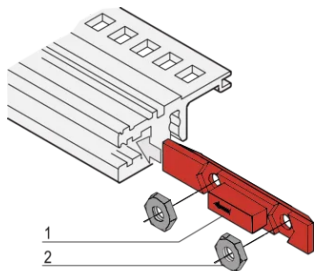

# Slide Nut, to Accomodate 2 Nuts, 12 Pieces

## NÚMERO DE CATÁLOGO

**24560-166**

The slide nut is inserted into the groove of the horizontal rail instead of the threaded insert to assemble a bottom hinged front panel.

## CARACTERÍSTICAS

The slide nut is inserted into the groove of the horizontal rail instead of the threaded insert