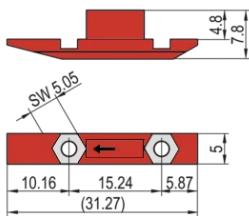

## NÚMERO DE CATÁLOGO

**24560-166**

The slide nut is inserted into the groove of the horizontal rail instead of the threaded insert to assemble a bottom hinged front panel.

## CARACTERÍSTICAS

The slide nut is inserted into the groove of the horizontal rail instead of the threaded insert