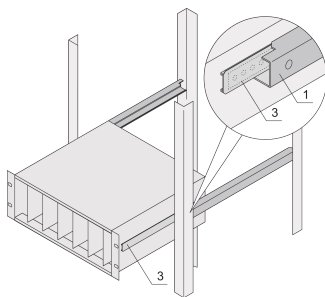

# C-Profile Adaptor for Subracks Assembled into Cabinets, 475 mm

## NÚMERO DE CATÁLOGO

**24562-458**

The C-profile, assembled on the Side Panel of the subrack serves to fix the subrack on the guiding profile when mounted into a cabinet.

## CARACTERÍSTICAS

The C-profile fixes the subrack on the guiding profile when mounted into a cabinet.