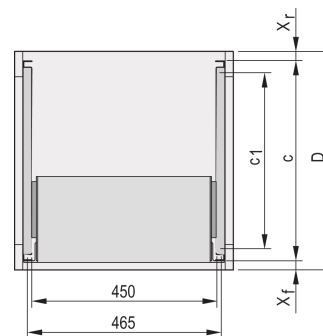

## NÚMERO DE CATÁLOGO

**24562-458**

The C-profile, assembled on the Side Panel of the subrack serves to fix the subrack on the guiding profile when mounted into a cabinet.