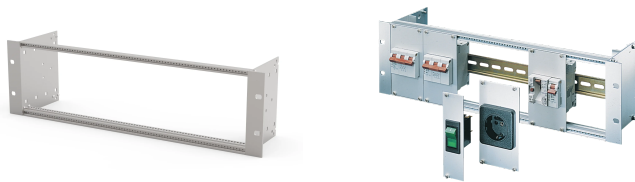

EuropacPRO 19" Subrack Kit for Power Distribution Module, Unshielded, 3 U, 84 HP, 115 mm

NÚMERO DE CATÁLOGO

24563-100

For mounting installation devices in accordance with DIN 43880 in sizes 1-3 with snap-in technology e.g. mounting sockets, circuit breakers or residual current circuit breaker. These can be fitted after the horizontal rail with lip DIN central rail (35/7.5) are fitted.

CERTIFICATIONS

CARACTERÍSTICAS

For mounting installation devices in accordance with DIN 43880 in sizes 1-3 with snap-in technology e.g. mounting sockets, circuit breakers or residual current circuit breaker. These can be fitted after the horizontal rail with lip DIN central rail (35/7.5) are fitted

Modular frame to accept e.g. power distribution modules

Internal and external dimensions in accordance with the IEC 60297-3-101 and IEEE 1101.1 standards

Aluminium side panels

Horizontal rails type "light"

CARACTERÍSTICAS DO PRODUTO

Product Type: Subrack/Chassis

Rack Height: 3U

Rack Width: 84HP

Profundidade: 115mm

For Mounting: Power Distribution Module

EMC Shielding: Não

Static Load: 2.5kg