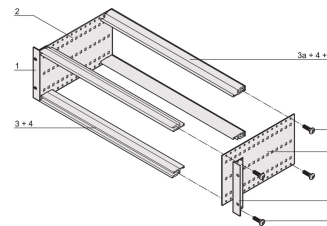

EuropacPRO 19" Subrack Kit for Backplane, Retrofit Shielding, 3 U, 175 mm

NÚMERO DE CATÁLOGO

24563-131

Non-shielded subrack for backplane mounting.

CERTIFICATIONS

CARACTERÍSTICAS

Subrack with side panel type F ("flexible"), front 19" bracket included, depth-adjustable 19" bracket sold separately (not included in items delivered)

Rear horizontal rail for backplane mounting with insulation strip

Aluminum construction

IP 20, in accordance with IEC 60529

Modifications such as cutouts, different finishes or dimensions available

Supplied as space-saving flat-pack

Horizontal rail type "light"

Internal and external dimensions in accordance with: IEC 60297-3-100, -101, IEEE 1101.1

CARACTERÍSTICAS DO PRODUTO

Rack Height: 3U

Profundidade: 175mm

Quantidade por embalagem: 1

For Mounting: Backplane

Board Depth: 160mm

Gasket Type: Stainless Steel EMC (retrofittable)

Inclui alça: Não

Instalação: Rack

Em conformidade com: IEC 60297-3-103

EMC Shielding: Não

Acabamento: Anodized; Passivated