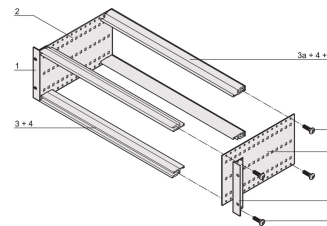

EuropacPRO 19" Subrack Kit for Backplane, Retrofit Shielding, 3 U, 235 mm

NÚMERO DE CATÁLOGO

24563-132

Non-shielded subrack for backplane mounting.

CERTIFICATIONS

CARACTERÍSTICAS

Subrack with side panel type F ("flexible"), front 19" bracket included, depth-adjustable 19" bracket sold separately (not included in items delivered)

Rear horizontal rail for backplane mounting with insulation strip

Aluminum construction

IP 20, in accordance with IEC 60529

Modifications such as cutouts, different finishes or dimensions available

Supplied as space-saving flat-pack

Horizontal rail type "light"

Internal and external dimensions in accordance with: IEC 60297-3-100, -101, IEEE 1101.1

CARACTERÍSTICAS DO PRODUTO

Rack Height: 3U

Profundidade: 235mm

Quantidade por embalagem: 1

For Mounting: Backplane

Board Depth: 160mm; 220mm

Gasket Type: Stainless Steel EMC (retrofittable)

Inclui alça: Não

Instalação: Rack

Em conformidade com: IEC 60297-3-103

EMC Shielding: Não

Acabamento: Anodized; Passivated