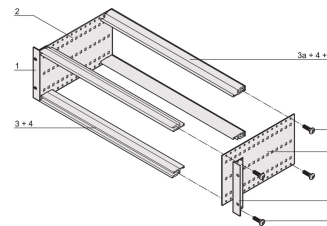

EuropacPRO 19" Subrack Kit for Backplane, Retrofit Shielding, 3 U, 295 mm

NÚMERO DE CATÁLOGO

24563-133

Non-shielded subrack for backplane mounting.

CERTIFICATIONS

CARACTERÍSTICAS

Subrack with side panel type F ("flexible"), front 19" bracket included, depth-adjustable 19" bracket sold separately (not included in items delivered)

Rear horizontal rail for backplane mounting with insulation strip

Aluminum construction

IP 20, in accordance with IEC 60529

Modifications such as cutouts, different finishes or dimensions available

Supplied as space-saving flat-pack

Horizontal rail type "light"

Internal and external dimensions in accordance with: IEC 60297-3-100, -101, IEEE 1101.1

CARACTERÍSTICAS DO PRODUTO

Rack Height: 3U

Profundidade: 295mm

Quantidade por embalagem: 1

For Mounting: Backplane

Board Depth: 160mm; 220mm; 280mm

Gasket Type: Stainless Steel EMC (retrofittable)

Inclui alça: Não

Instalação: Rack

Em conformidade com: IEC 60297-3-103

EMC Shielding: Não

Acabamento: Anodized; Passivated