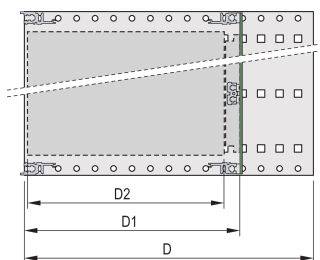

EuropacPRO 19" Subrack Kit for Backplane, Retrofit Shielding, 3 U, 355 mm

NÚMERO DE CATÁLOGO

24563-134

Non-shielded subrack for backplane mounting.

CERTIFICATIONS

CARACTERÍSTICAS

Subrack with side panel type F ("flexible"), front 19" bracket included, depth-adjustable 19" bracket sold separately (not included in items delivered)

Rear horizontal rail for backplane mounting with insulation strip

Aluminum construction

IP 20, in accordance with IEC 60529

Modifications such as cutouts, different finishes or dimensions available