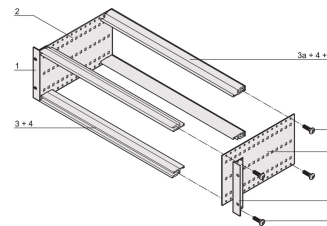

EuropacPRO 19" Subrack Kit for Backplane, Retrofit Shielding, 3 U, 415 mm

NÚMERO DE CATÁLOGO

24563-135

Non-shielded subrack for backplane mounting.

CERTIFICATIONS

CARACTERÍSTICAS

Subrack with side panel type F ("flexible"), front 19" bracket included, depth-adjustable 19" bracket sold separately (not included in items delivered)

Rear horizontal rail for backplane mounting with insulation strip

Aluminum construction

IP 20, in accordance with IEC 60529

Modifications such as cutouts, different finishes or dimensions available