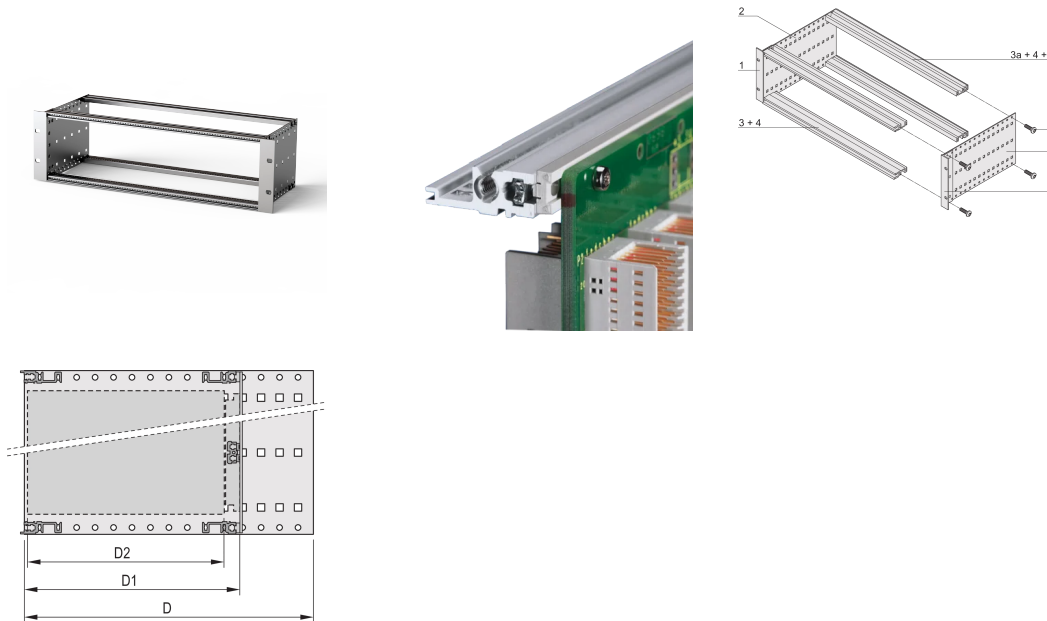

# EuropacPRO 19" Subrack Kit for Backplane, Heavy, Retrofit Shielding, 3 U, 235 mm

## NÚMERO DE CATÁLOGO

24563-162

Rear horizontal rail for backplane mounting with insulation strip

## CARACTERÍSTICAS

Horizontal rail type "Heavy"

Shock and Vibration resistance up to 5 g

IP 20, in accordance with IEC 60529

Shock and vibration tested to the German "Bahn" standards BN 411002, BN 411003

Internal and external dimensions in accordance with: IEC 60297-3-100, -101, IEEE 1101.1

## CARACTERÍSTICAS DO PRODUTO

---

Rack Height: 3U

Profundidade: 235mm

Quantidade por embalagem: 1

For Mounting: Backplane

Board Depth: 160mm; 220mm

Gasket Type: Textile EMC