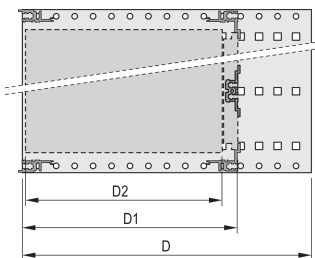

EuropacPRO 19" Subrack Kit for DIN Connector, Retrofit Shielding, 3 U, 175 mm

NÚMERO DE CATÁLOGO

24563-191

Non-shielded subrack for Din Connector mounting EN 60603-2 (DIN 41612).

CERTIFICATIONS

CARACTERÍSTICAS

Subrack with side panel type F ("flexible"), front 19" bracket included, depth-adjustable 19" bracket sold separately (not included in items delivered)

Aluminum construction

IP 20, in accordance with IEC 60529

Internal and external dimensions in accordance with: IEC 60297-3-100, -101, IEEE 1101.1

Rear horizontal rails for connector mounting (IEC 60603-2 / DIN 41612)