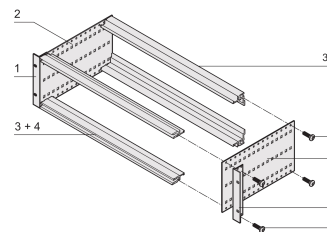

EuropacPRO 19" Subrack Kit for DIN Connector, Retrofit Shielding, 3 U, 175 mm

NÚMERO DE CATÁLOGO

24563-191

Non-shielded subrack for Din Connector mounting EN 60603-2 (DIN 41612).

CERTIFICATIONS

CARACTERÍSTICAS

Subrack with side panel type F ("flexible"), front 19" bracket included, depth-adjustable 19" bracket sold separately (not included in items delivered)

Aluminum construction

IP 20, in accordance with IEC 60529

Internal and external dimensions in accordance with: IEC 60297-3-100, -101, IEEE 1101.1

Rear horizontal rails for connector mounting (IEC 60603-2 / DIN 41612)