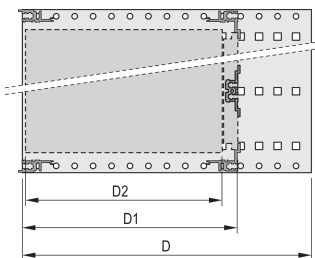

EuropacPRO 19" Subrack Kit for DIN Connector, Retrofit Shielding, 3 U, 235 mm

NÚMERO DE CATÁLOGO

24563-192

Non-shielded subrack for Din Connector mounting EN 60603-2 (DIN 41612).

CERTIFICATIONS

CARACTERÍSTICAS

Subrack with side panel type F ("flexible"), front 19" bracket included, depth-adjustable 19" bracket sold separately (not included in items delivered)

Aluminum construction

IP 20, in accordance with IEC 60529

Internal and external dimensions in accordance with: IEC 60297-3-100, -101, IEEE 1101.1

Rear horizontal rails for connector mounting (IEC 60603-2 / DIN 41612)