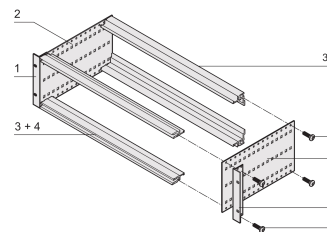

EuropacPRO 19" Subrack Kit for DIN Connector, Retrofit Shielding, 3 U, 235 mm

NÚMERO DE CATÁLOGO

24563-192

Non-shielded subrack for Din Connector mounting EN 60603-2 (DIN 41612).

CERTIFICATIONS

CARACTERÍSTICAS

Subrack with side panel type F ("flexible"), front 19" bracket included, depth-adjustable 19" bracket sold separately (not included in items delivered)

Aluminum construction

IP 20, in accordance with IEC 60529

Internal and external dimensions in accordance with: IEC 60297-3-100, -101, IEEE 1101.1

Rear horizontal rails for connector mounting (IEC 60603-2 / DIN 41612)