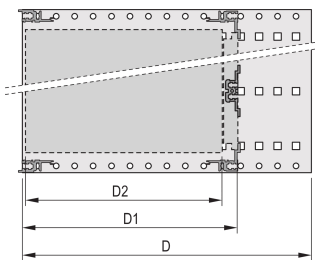

EuropacPRO 19" Subrack Kit for DIN Connector, Retrofit Shielding, 3 U, 355 mm

NÚMERO DE CATÁLOGO

24563-194

Non-shielded subrack for Din Connector mounting EN 60603-2 (DIN 41612).

CERTIFICATIONS

CARACTERÍSTICAS

Subrack with side panel type F ("flexible"), front 19" bracket included, depth-adjustable 19" bracket sold separately (not included in items delivered)

Aluminum construction

IP 20, in accordance with IEC 60529

Internal and external dimensions in accordance with: IEC 60297-3-100, -101, IEEE 1101.1

Rear horizontal rails for connector mounting (IEC 60603-2 / DIN 41612)