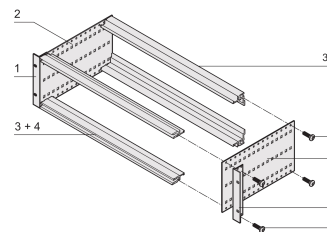

EuropacPRO 19" Subrack Kit for DIN Connector, Retrofit Shielding, 3 U, 355 mm

NÚMERO DE CATÁLOGO

24563-194

Non-shielded subrack for Din Connector mounting EN 60603-2 (DIN 41612).

CERTIFICATIONS

CARACTERÍSTICAS

Subrack with side panel type F ("flexible"), front 19" bracket included, depth-adjustable 19" bracket sold separately (not included in items delivered)

Aluminum construction

IP 20, in accordance with IEC 60529

Internal and external dimensions in accordance with: IEC 60297-3-100, -101, IEEE 1101.1

Rear horizontal rails for connector mounting (IEC 60603-2 / DIN 41612)