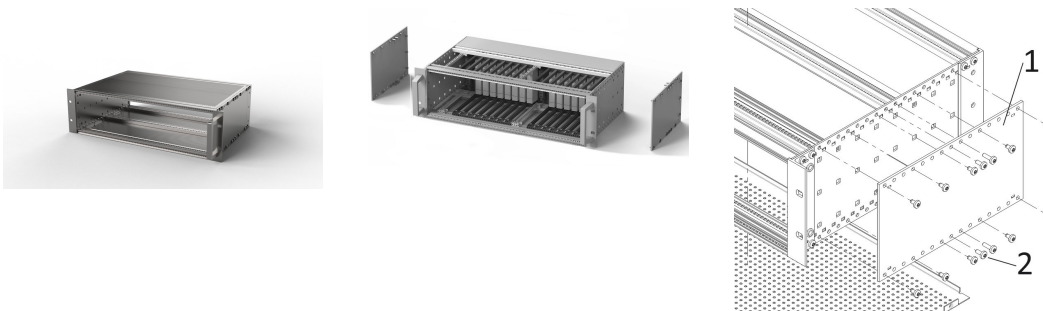

# EuropacPRO Advanced EMC Side Panel Cover, 4U, 295 mm

## NÚMERO DE CATÁLOGO

**24563-267**

Aluminium Side panel 3mm to increase the EMC shielding effect of the subrack by covering the not needed cut-outs.

## CARACTERÍSTICAS

Side panel covers for increased lateral RF shielding

Assembled on the outside of the standard side panel

Assembly material included

## CARATERÍSTICAS DO PRODUTO

Rack Height: 4U

Profundidade: 295mm

Quantidade por embalagem: 2

EMC Shielding: Sim

Acabamento: Passivated

Length: 295mm

Material: Alumínio