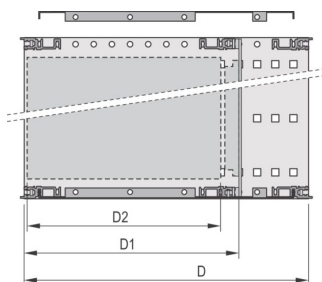

EuropacPRO 19" Subrack Kit for Backplane, Shielded, CompactPCI, 6 U, 235 mm

NÚMERO DE CATÁLOGO

24563-452

EMC Shielded subrack for backplane mounting, for CPCI application.

CERTIFICATIONS

CARACTERÍSTICAS

Subrack with side panel type F ("flexible") for CompactPCI plug-in units with high insertion and withdrawal forces

Aluminum construction

Rear horizontal rail for backplane mounting with insulation strip

Internal and external dimensions in accordance with: IEC 60297-3-100, -101, -102, -103, -104, IEEE 1101.1, IEEE 1101.10/11