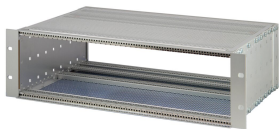

EuropacPRO 19" Subrack Kit for Backplane, Shielded, CompactPCI, 6 U, 235 mm

NÚMERO DE CATÁLOGO

24563-452

EMC Shielded subrack for backplane mounting, for CPCI application.