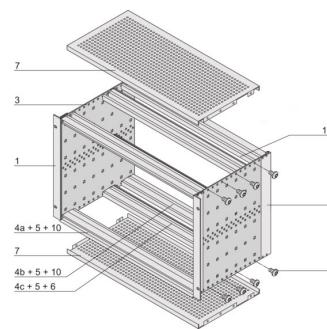

EuropacPRO 19" Subrack Kit for Backplane, Shielded, CompactPCI, 6 U, 235 mm

NÚMERO DE CATÁLOGO

24563-452

EMC Shielded subrack for backplane mounting, for CPCI application.

CERTIFICATIONS

CARACTERÍSTICAS

Subrack with side panel type F ("flexible") for CompactPCI plug-in units with high insertion and withdrawal forces

Aluminum construction

Rear horizontal rail for backplane mounting with insulation strip

Internal and external dimensions in accordance with: IEC 60297-3-100, -101, -102, -103, -104, IEEE 1101.1, IEEE 1101.10/11