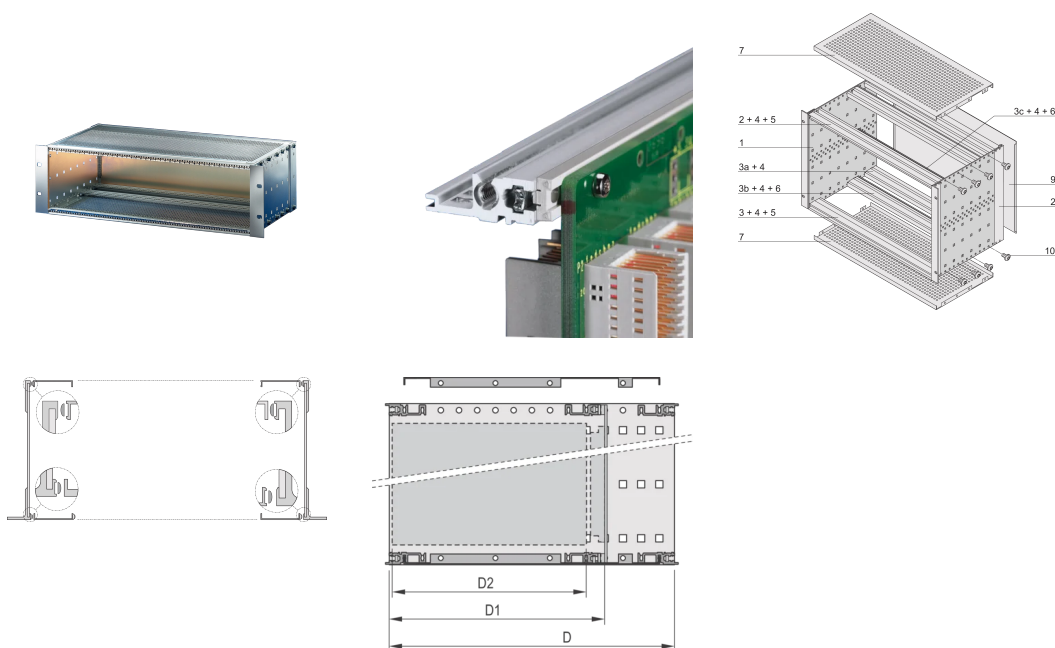

## NÚMERO DE CATÁLOGO

24563-472

EMC Shielded subrack for backplane mounting, heavy version with tox welded side panels.

## CARACTERISTICAS

Subrack with side panel type H ("Heavy"), 19" bracket is firmly fixed to side panel (tox-cold welded)

Modifications such as cutouts, different finishes or dimensions available

Supplied as space-saving flat-pack

## CARATERÍSTICAS DO PRODUTO

---

Rack Height: 6U

Profundidade (D): 235mm

Quantidade por embalagem: 1

For Mounting: Backplane

Board Depth: 160mm; 220mm

Gasket Type: Textile EMC