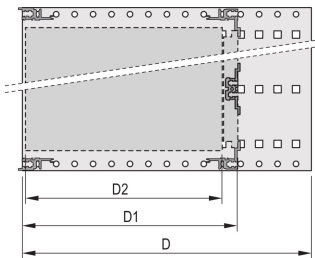

EuropacPRO 19" Subrack Kit for DIN Connector, Retrofit Shielding, 6 U, 295 mm

NÚMERO DE CATÁLOGO

24563-493

Non-shielded subrack for Din Connector mounting EN 60603-2 (DIN 41612).

CERTIFICATIONS

CARACTERÍSTICAS

Subrack with side panel type F ("flexible"), front 19" bracket included, depth-adjustable 19" bracket sold separately (not included in items delivered)

Aluminum construction

IP 20, in accordance with IEC 60529

Internal and external dimensions in accordance with: IEC 60297-3-100, -101, IEEE 1101.1

Rear horizontal rails for connector mounting (IEC 60603-2 / DIN 41612)