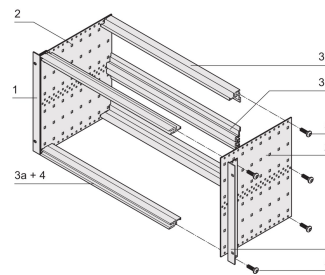

EuropacPRO 19" Subrack Kit for DIN Connector, Retrofit Shielding, 6 U, 295 mm

NÚMERO DE CATÁLOGO

24563-493

Non-shielded subrack for Din Connector mounting EN 60603-2 (DIN 41612).

CERTIFICATIONS

CARACTERÍSTICAS

Subrack with side panel type F ("flexible"), front 19" bracket included, depth-adjustable 19" bracket sold separately (not included in items delivered)

Aluminum construction

IP 20, in accordance with IEC 60529

Internal and external dimensions in accordance with: IEC 60297-3-100, -101, IEEE 1101.1

Rear horizontal rails for connector mounting (IEC 60603-2 / DIN 41612)

Modifications such as cutouts, different finishes or dimensions available

Supplied as space-saving flat-pack

Horizontal rail type "light"

CARACTERÍSTICAS DO PRODUTO

Rack Height: 6U

Profundidade: 295mm

Quantidade por embalagem: 1

For Mounting: DIN Connector

Board Depth: 160mm; 220mm; 280mm