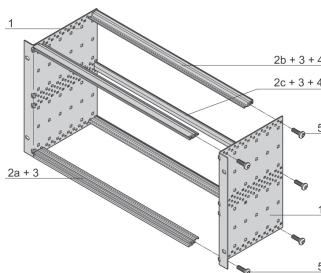

EuropacPRO 19" Subrack Kit for Backplane, Light, Unshielded, 3 U, 175 mm

NÚMERO DE CATÁLOGO

24564-131

Non-EMC shielded subrack for backplane mounting, light version.

CERTIFICATIONS

CARACTERÍSTICAS

Subrack with side panel type L ("light") with integrated 19" support brackets

Horizontal rail type "light"

Aluminum construction

Rear horizontal rails for backplane mounting with insulation strip

Installed load up to 7.5 kg

Supplied as space-saving flat-pack

Internal and external dimensions in accordance with: IEC 60297-3-100, -101, IEEE 1101.1

Modifications such as cutouts, different finishes or dimensions available

CARACTERÍSTICAS DO PRODUTO

Rack Height: 3U

Profundidade: 175mm

Quantidade por embalagem: 1

For Mounting: Backplane

Board Depth: 160mm