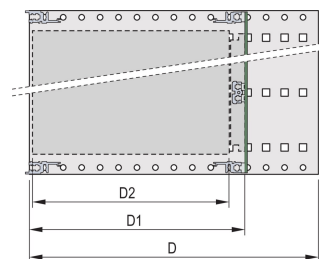

EuropacPRO 19" Subrack Kit for Backplane, Light, Unshielded, 3 U, 175 mm

NÚMERO DE CATÁLOGO

24564-131

Non-EMC shielded subrack for backplane mounting, light version.

CERTIFICATIONS

CARACTERÍSTICAS

Subrack with side panel type L ("light") with integrated 19" support brackets

Horizontal rail type "light"

Aluminum construction

Rear horizontal rails for backplane mounting with insulation strip

Installed load up to 7.5 kg