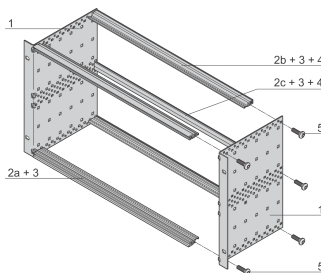

EuropacPRO 19" Subrack Kit for Backplane, Light, Unshielded, 3 U, 235 mm

NÚMERO DE CATÁLOGO

24564-132

Non-EMC shielded subrack for backplane mounting, light version.

CERTIFICATIONS

CARACTERÍSTICAS

Subrack with side panel type L ("light") with integrated 19" support brackets

Horizontal rail type "light"

Aluminum construction

Rear horizontal rails for backplane mounting with insulation strip

Installed load up to 7.5 kg