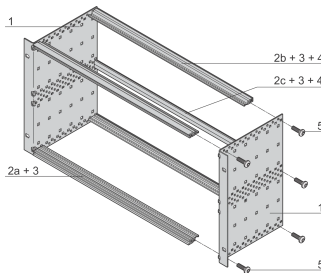

EuropacPRO 19" Subrack Kit for Backplane, Light, Unshielded, 6 U, 175 mm

NÚMERO DE CATÁLOGO

24564-431

Non-EMC shielded subrack for backplane mounting, light version.

CERTIFICATIONS

CARACTERÍSTICAS

Subrack with side panel type L ("light") with integrated 19" support brackets

Horizontal rail type "light"

Aluminum construction

Rear horizontal rails for backplane mounting with insulation strip

Installed load up to 7.5 kg

Supplied as space-saving flat-pack

Internal and external dimensions in accordance with: IEC 60297-3-100, -101, IEEE 1101.1

Modifications such as cutouts, different finishes or dimensions available

CARACTERÍSTICAS DO PRODUTO

Rack Height: 6U

Profundidade: 175mm

Quantidade por embalagem: 1

For Mounting: Backplane

Board Depth: 160mm