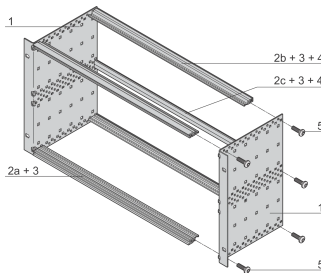

EuropacPRO 19" Subrack Kit for Backplane, Light, Unshielded, 6 U, 295 mm

NÚMERO DE CATÁLOGO

24564-433

Non-EMC shielded subrack for backplane mounting, light version.

CERTIFICATIONS

CARACTERÍSTICAS

Subrack with side panel type L ("light") with integrated 19" support brackets

Horizontal rail type "light"

Aluminum construction

Rear horizontal rails for backplane mounting with insulation strip

Installed load up to 7.5 kg

Supplied as space-saving flat-pack

Internal and external dimensions in accordance with: IEC 60297-3-100, -101, IEEE 1101.1

Modifications such as cutouts, different finishes or dimensions available

CARACTERÍSTICAS DO PRODUTO

Rack Height: 6U

Profundidade: 295mm

Quantidade por embalagem: 1

For Mounting: Backplane

Board Depth: 160mm; 220mm; 280mm