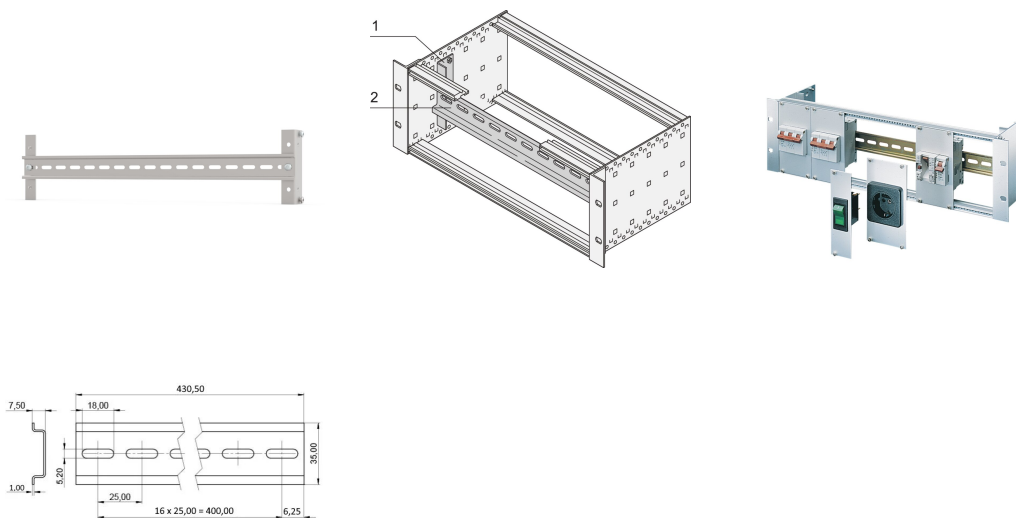

# EuropacPRO Support Rail to DIN 43880 and DIN 60715

## NÚMERO DE CATÁLOGO

**24565-100**

Support rail to clip on retainer of modules in accordance with DIN 43880 like fuses or circuit breakers.

## CARACTERÍSTICAS

For retainer of modules in accordance with DIN 43880 and DIN 60715 like e.g. fuses or circuit breakers

For assembly on 19" module support

Support Rail, 430.5 x 35 x 7.5 mm

## CARATERÍSTICAS DO PRODUTO

Product Type: Support Rail

Família de produtos: EuropacPRO

Works With: Subracks

Material: Aço; Aluminium

Rack Width: 84HP

Largura: 441.4mm

Profundidade: 37.5mm