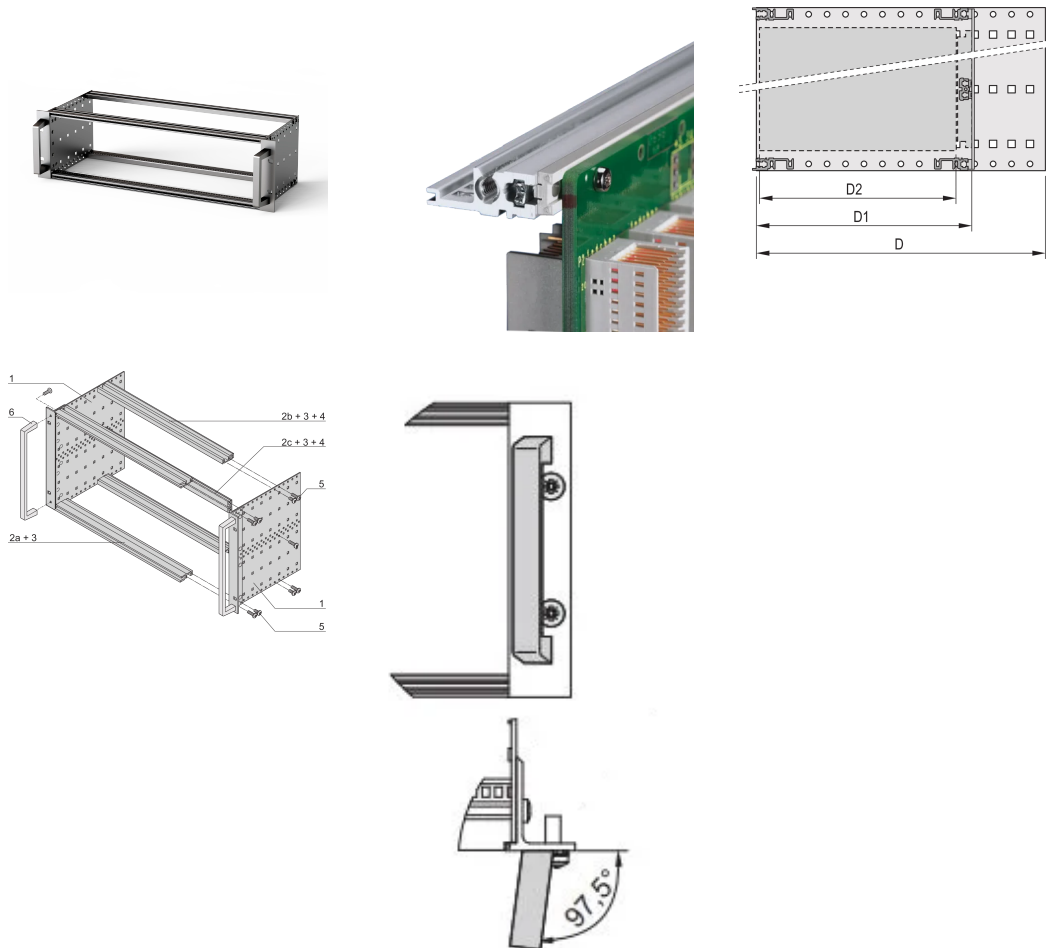

# EuropacPRO 19" Subrack Kit for Backplane, Heavy, Retrofit Shielding, With Front Handle, 3 U, 235 mm

NÚMERO DE CATÁLOGO

24567-162

Non-EMC shielded subrack for backplane mounting, heavy version with tox welded side panels and front handle.

## CARACTERÍSTICAS

---

Subrack with side panel type H ("Heavy"), 19" bracket is firmly fixed to side panel (tox-cold welded)

Supplied as space-saving flat-pack

Rear horizontal rail for backplane mounting with insulation strip

Horizontal rail type "Heavy"

Shock and Vibration resistance up to 5 g

IP 20, in accordance with IEC 60529

Shock and vibration tested to the German "Bahn" standards BN 411002, BN 411003

Internal and external dimensions in accordance with: IEC 60297-3-100, -101, IEEE 1101.1

## CARATERÍSTICAS DO PRODUTO

---

Rack Height: 3U

Profundidade: 235mm

Quantidade por embalagem: 1

For Mounting: Backplane

Board Depth: 160mm; 220mm

Gasket Type: Stainless Steel EMC