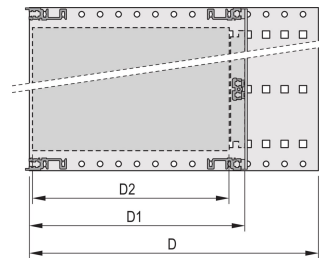

EuropacPRO 19" Subrack Kit for Backplane, Heavy, Retrofit Shielding, With Front Handle, 3 U, 295 mm

NÚMERO DE CATÁLOGO

24567-163

Non-EMC shielded subrack for backplane mounting, heavy version with tox welded side panels and front handle.

CERTIFICATIONS