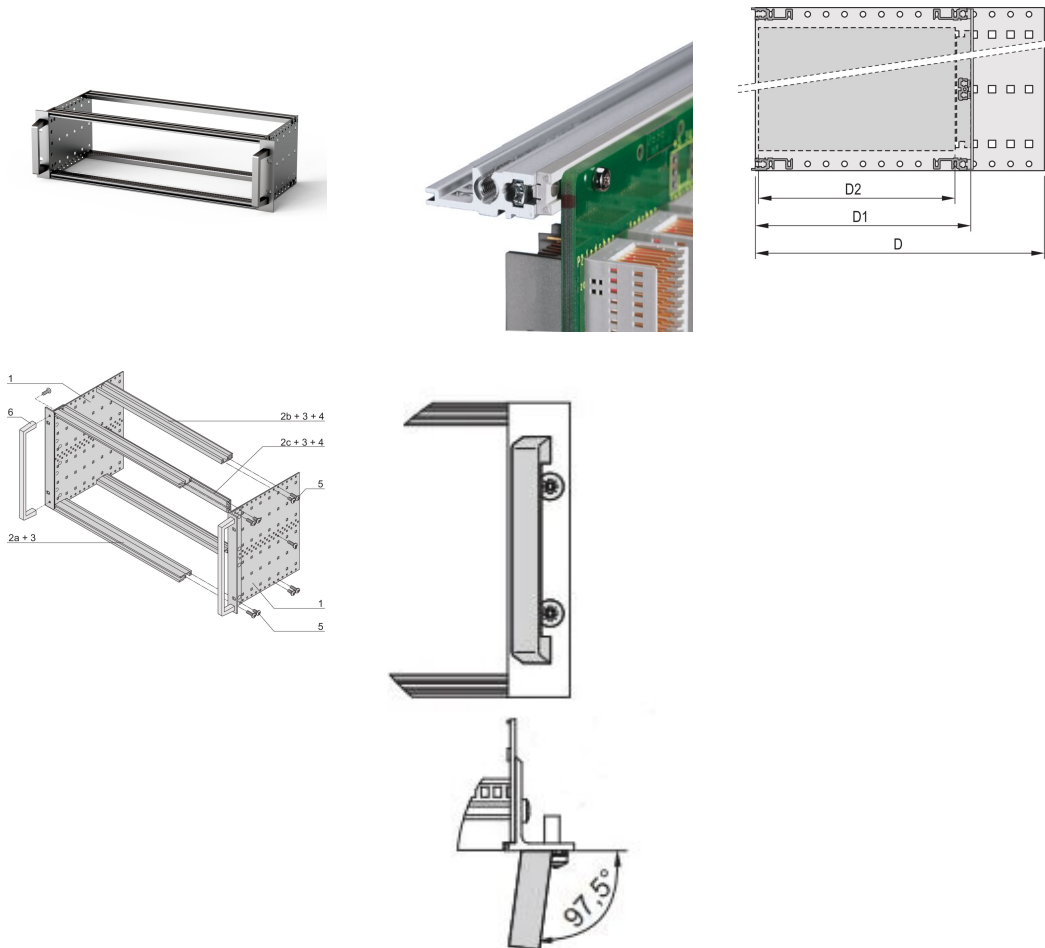

EuropacPRO 19" Subrack Kit for Backplane, Heavy, Retrofit Shielding, With Front Handle, 3 U, 355 mm

NÚMERO DE CATÁLOGO

24567-164

Non-EMC shielded subrack for backplane mounting, heavy version with tox welded side panels and front handle.

CERTIFICATIONS

CARACTERÍSTICAS

Subrack with side panel type H ("Heavy"), 19" bracket is firmly fixed to side panel (tox-cold welded)

Supplied as space-saving flat-pack

Rear horizontal rail for backplane mounting with insulation strip

Horizontal rail type "Heavy"

Shock and Vibration resistance up to 5 g

IP 20, in accordance with IEC 60529

Shock and vibration tested to the German "Bahn" standards BN 411002, BN 411003

Internal and external dimensions in accordance with: IEC 60297-3-100, -101, IEEE 1101.1

Installed load up to 15 kg

Version with front handles

CARATERÍSTICAS DO PRODUTO

Rack Height: 3U

Profundidade: 355mm

Quantidade por embalagem: 1

For Mounting: Backplane

Board Depth: 160mm; 220mm; 280mm; 340mm