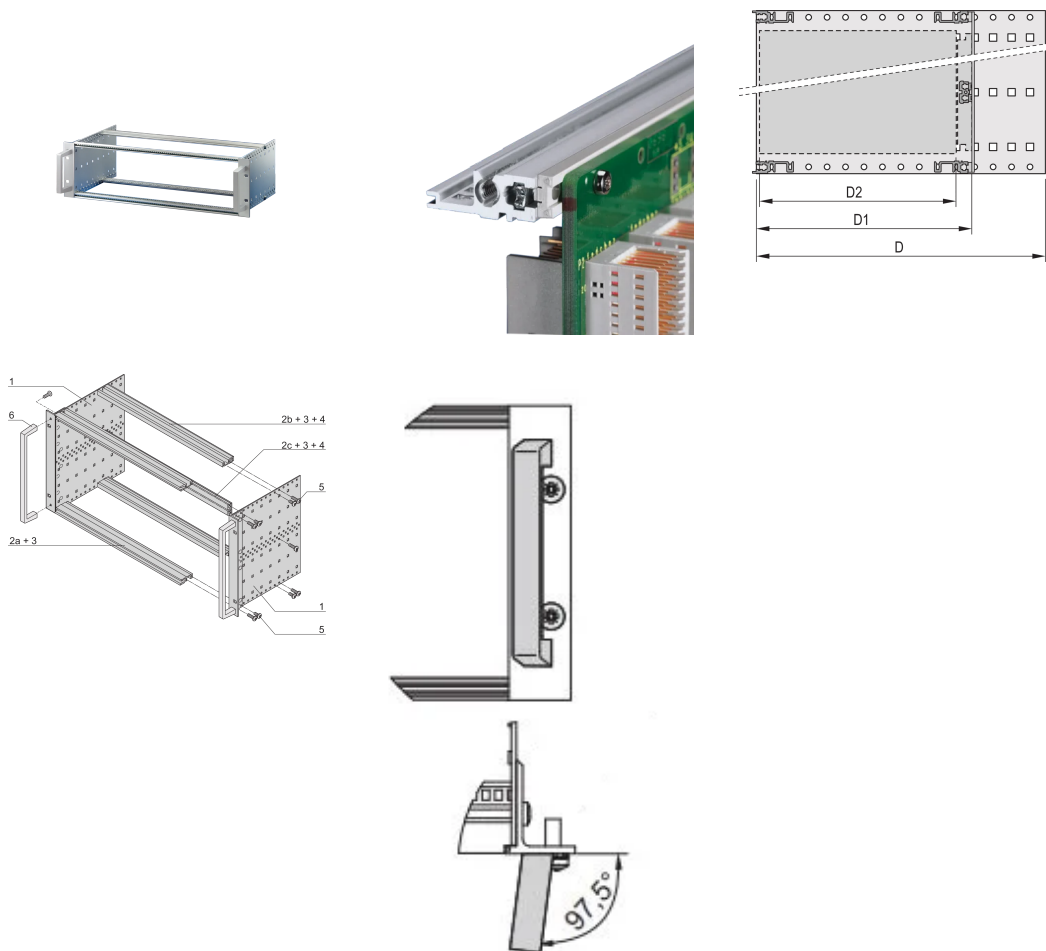

# EuropacPRO 19" Subrack Kit for Backplane, Heavy, Retrofit Shielding, With Front Handle, 6 U, 175 mm

NÚMERO DE CATÁLOGO

24567-461

Non-EMC shielded subrack for backplane mounting, heavy version with tox welded side panels and front handle.

## CARACTERÍSTICAS

---

Subrack with side panel type H ("Heavy"), 19" bracket is firmly fixed to side panel (tox-cold welded)

Supplied as space-saving flat-pack

Rear horizontal rail for backplane mounting with insulation strip

Horizontal rail type "Heavy"

Shock and Vibration resistance up to 5 g

IP 20, in accordance with IEC 60529

Shock and vibration tested to the German "Bahn" standards BN 411002, BN 411003

Internal and external dimensions in accordance with: IEC 60297-3-100, -101, IEEE 1101.1

## CARATERÍSTICAS DO PRODUTO

---

Rack Height: 6U

Profundidade: 175mm

Quantidade por embalagem: 1

For Mounting: Backplane

Board Depth: 160mm

Gasket Type: Stainless Steel EMC