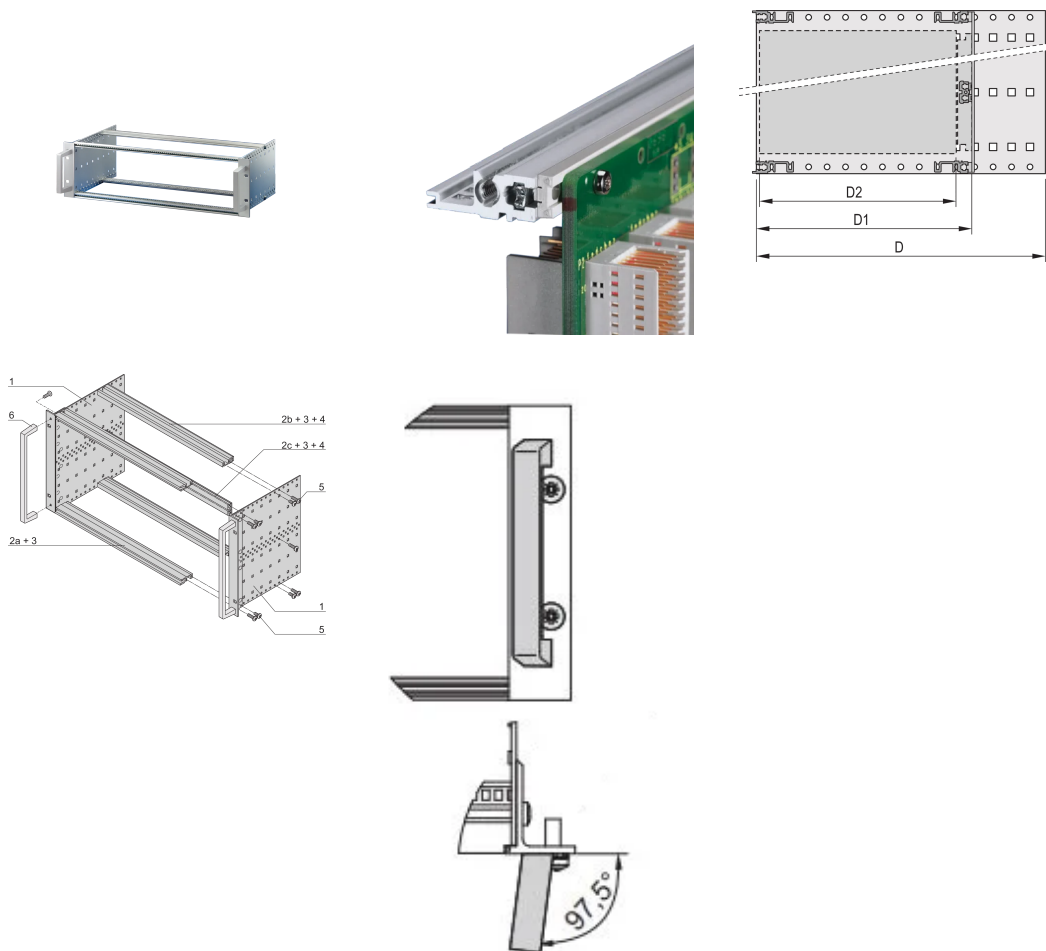

EuropacPRO 19" Subrack Kit for Backplane, Heavy, Retrofit Shielding, With Front Handle, 6 U, 235 mm

NÚMERO DE CATÁLOGO

24567-462

Non-EMC shielded subrack for backplane mounting, heavy version with tox welded side panels and front handle.

CERTIFICATIONS

CARACTERÍSTICAS

Subrack with side panel type H ("Heavy"), 19" bracket is firmly fixed to side panel (tox-cold welded)

Supplied as space-saving flat-pack

Rear horizontal rail for backplane mounting with insulation strip

Horizontal rail type "Heavy"

Shock and Vibration resistance up to 5 g

IP 20, in accordance with IEC 60529

Shock and vibration tested to the German "Bahn" standards BN 411002, BN 411003

Internal and external dimensions in accordance with: IEC 60297-3-100, -101, IEEE 1101.1

Installed load up to 15 kg

Version with front handles

CARATERÍSTICAS DO PRODUTO

Rack Height: 6U

Profundidade: 235mm

Quantidade por embalagem: 1

For Mounting: Backplane

Board Depth: 160mm; 220mm