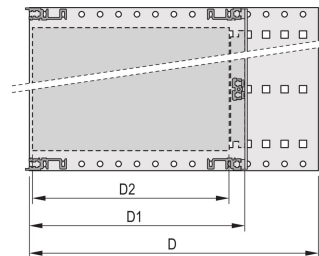

EuropacPRO 19" Subrack Kit for Backplane, Heavy, Retrofit Shielding, With Front Handle, 6 U, 355 mm

NÚMERO DE CATÁLOGO

24567-464

Non-EMC shielded subrack for backplane mounting, heavy version with tox welded side panels and front handle.

CERTIFICATIONS