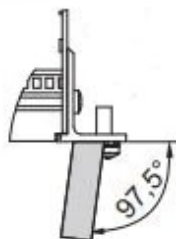

EuropacPRO 19" Subrack Kit for Backplane, Heavy, Retrofit Shielding, With Front Handle, 6 U, 355 mm

NÚMERO DE CATÁLOGO

24567-464

Non-EMC shielded subrack for backplane mounting, heavy version with tox welded side panels and front handle.

CERTIFICATIONS

CARACTERÍSTICAS

Subrack with side panel type H ("Heavy"), 19" bracket is firmly fixed to side panel (tox-cold welded)

Supplied as space-saving flat-pack

Rear horizontal rail for backplane mounting with insulation strip

Horizontal rail type "Heavy"

Shock and Vibration resistance up to 5 g

IP 20, in accordance with IEC 60529

Shock and vibration tested to the German "Bahn" standards BN 411002, BN 411003

Internal and external dimensions in accordance with: IEC 60297-3-100, -101, IEEE 1101.1