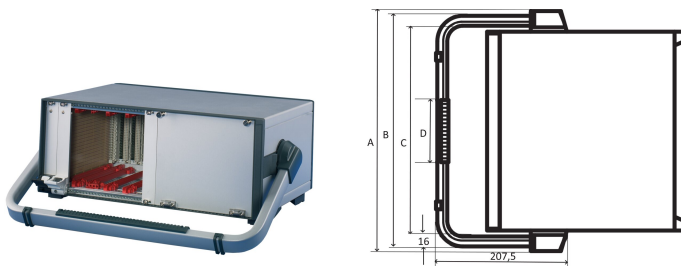

RatiopacPRO/-Air Tip-up Handle, 42 HP

NÚMERO DE CATÁLOGO

24571-320

Tip-up carrying handles.

CERTIFICATIONS

CARACTERÍSTICAS

Adjustable in 30° increments

Retrofittable without mechanical tooling on case

Static load-carrying capacity 30 kg

The handle enable a user to have a better view to the front side of the case in case of desktop usage

CARATERÍSTICAS DO PRODUTO

Rack Width: 42HP

Quantidade por embalagem: 1