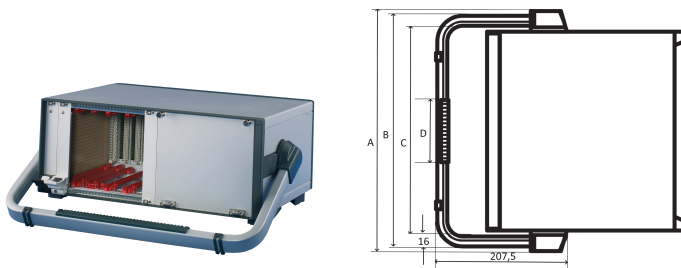

RatiopacPRO/-Air Tip-up Handle, 84 HP

NÚMERO DE CATÁLOGO

24571-322

Tip-up carrying handles.

CERTIFICATIONS

CARACTERÍSTICAS

Adjustable in 30° increments

Retrofittable without mechanical tooling on case

Static load-carrying capacity 30 kg

The handle enable a user to have a better view to the front side of the case in case of desktop usage

CARATERÍSTICAS DO PRODUTO

Rack Width: 84HP

Quantidade por embalagem: 1