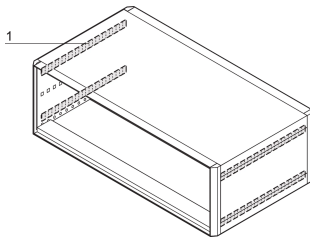

# RatiopacPRO EMC Shielding Kit, Side Panel to Cover Plate, 495 mm

## NÚMERO DE CATÁLOGO

**24571-342**

For EMC shielding between side panel and cover plate. The stainless steel shielding assembles to the cover and makes contact with the side panels.

## CARACTERÍSTICAS

For horizontal EMC shielding between side panels and cover plates

Scope of delivery sufficient for one case