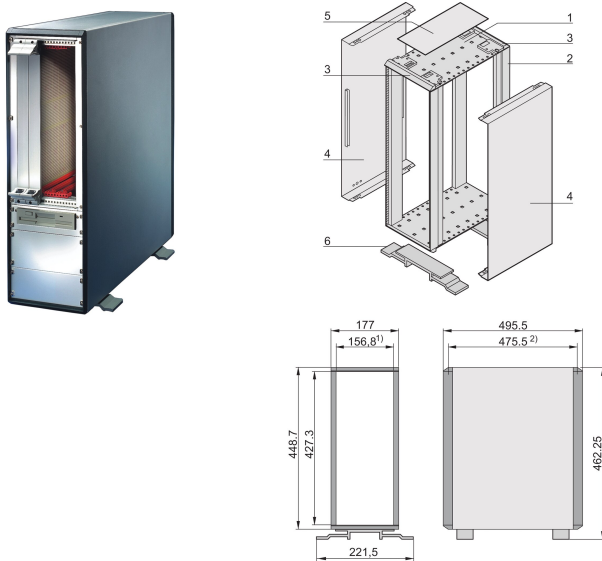

## NÚMERO DE CATÁLOGO

**24571-395**

The nVent SCHROFF RatiopacPRO tower case provides electronics protection for 19" assemblies. This flexible and robust case is simple to convert from desktop to a 19" rack mount case and includes four different style options. This version of the case provides a sleek design and feet for desktop applications.

## CARACTERÍSTICAS

Case based on RatiopacPRO with case feet

Mounting space 4 U, 84 HP, depth 475 mm

Retrofittable EMC shielding

Symmetrical design, identical front and rear side

Conforms with DIN EN 62368-1

## CARACTERÍSTICAS DO PRODUTO

---

Product Type: Case

Família de produtos: RatiopacPRO

Tipo: Tower

Rack Height: 4U

Altura: 177mm

Usable Height: 156.8mm

Rack Width: 84HP

Largura: 448.9mm

Usable Width: 432mm

Profundidade: 495.5mm

EMC Shielding: No (Retrofittable)

Static Load: 25kg

Grau de proteção: IP20

Front Frame Construction: Side Trim; Horizontal Rails