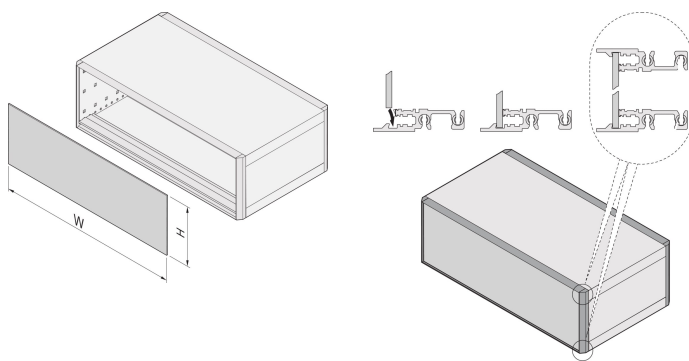

RatiopacPRO EMC Front Panel, Slotted, Shielded, 3 U, 42 HP, 2.5 mm, Al, Front Anodized, Rear Conductive

NÚMERO DE CATÁLOGO

24572-604

The EMC front panel can be inserted in special horizontal rails with an elevation. No screws are needed for the fixing. The design enable a users to use a front foil.

CERTIFICATIONS

CARACTERÍSTICAS

Fixing does not require screws

Special horizontal rails cover the edges of the front panel (top and bottom) and prevent bowing of the front panel

CARATERÍSTICAS DO PRODUTO

Rack Height: 3U

Altura: 128.4mm

Material: Alumínio

Product Type: Front Panel

Largura: 213.2mm

Net Weight: 0.55kg

DETALHES ADICIONAIS DO PRODUTO

To obtain a shielded case, all EMC sealings must be fitted (front panel/rear panel - side panel; side panel - cover plate; front panel/rear panel - horizontal rail; horizontal rail - horizontal rail).