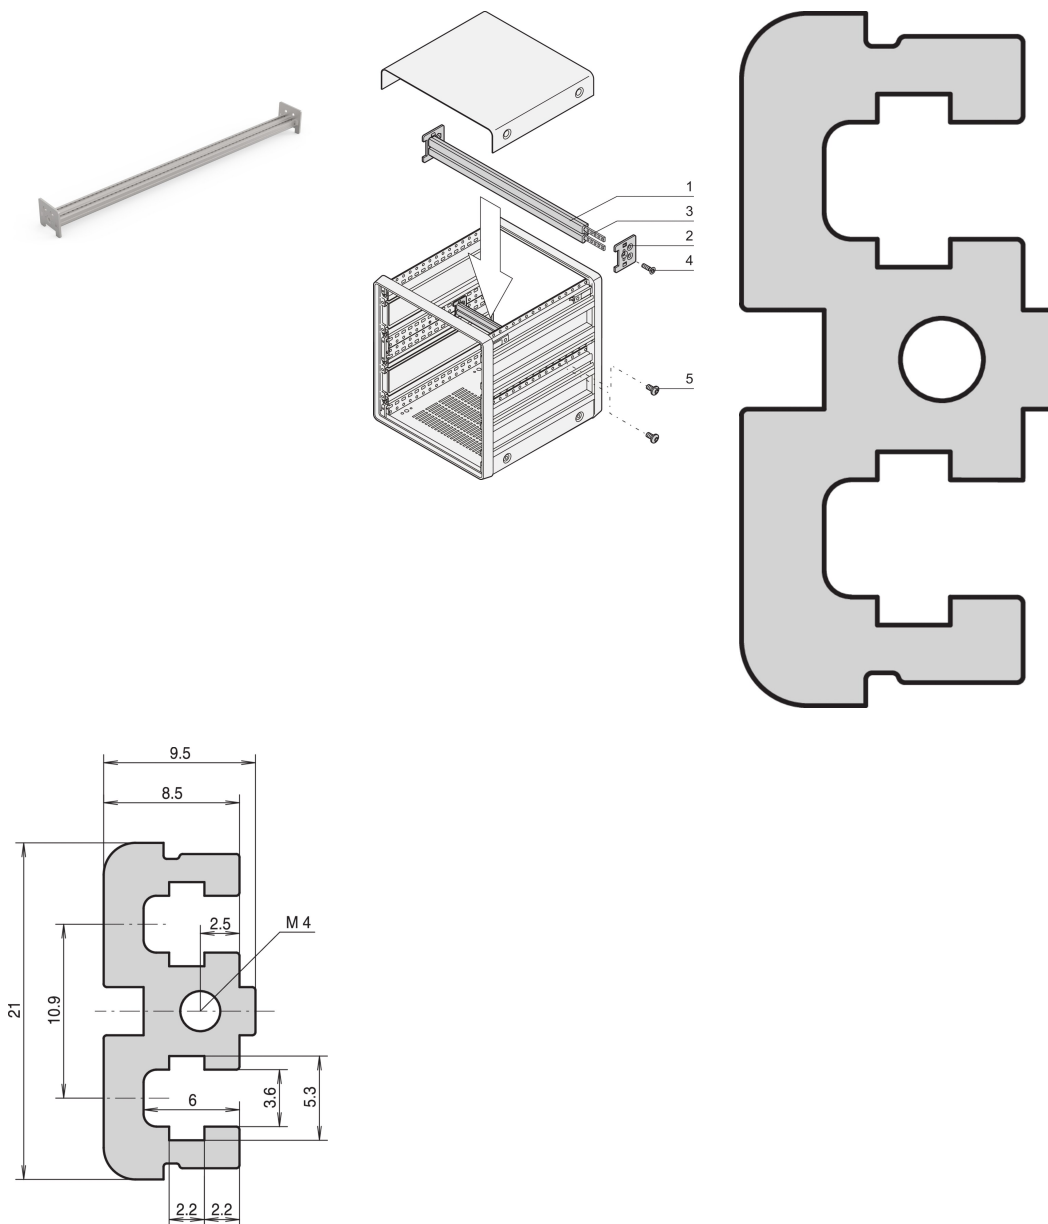

Horizontal Rail, Center, Type ST-C, 63 HP

NÚMERO DE CATÁLOGO

24575-454

The assembly kit includes a center rail and 2 adapters plus assembly material. The kit enables use in a 6 U CompacPRO, and splits the case into 2 x 3 U sections.

CERTIFICATIONS

CARACTERISTICAS

For 6 U CompacPRO case

For indirect backplane mounting (with insulation strip)

Aluminum extrusion, anodized finish, conductive contact surface, with HP markings

CARATERÍSTICAS DO PRODUTO

Product Type: Horizontal Rail

Família de produtos: CompacPRO

Tipo: Type ST-C

Rack Width: 63HP

Length: 325.12mm

Quantidade por embalagem: 1

Acabamento: Anodized

Material: Alumínio