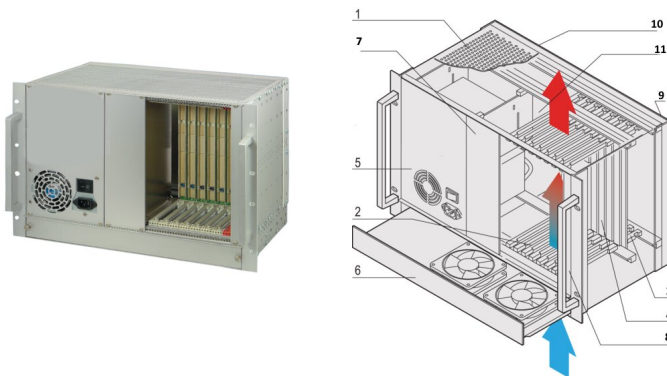

CPCI System With ATX PSU, 7 U, 8 Slot

NÚMERO DE CATÁLOGO

24579-026

7 U CompactPCI System with vertical Card Cage for eight 6 U Boards, eight RTM Boards and built in ATX Power Supply.

CERTIFICATIONS

CARACTERÍSTICAS

In accordance with IEC 60297-3-101, -102, -103; IEEE 1101.1, 1101.10/11; backplane in accordance with PICMG 2.0 rev. 3.0

System with vertical card cage. Board format Front: 6 U, 160 mm deep; Rear I/O: 6 U, 80 mm deep

Backplane 8 slot, 6 U, 64 bit; system slot right; 8 HP wide CPU can be used

Heat dissipation by 1 U hot-swap fan unit, from bottom to top

ATX PSU, 300 W

CARATERÍSTICAS DO PRODUTO

Product Type: System

Number of Slots: 8

Tipo: 19" Rack Mount

Backplane Type: 6 U CompactPCI

Data Transfer: 64-bit PCI Bus

Power per Slot: 40W

Tensão de entrada AC: 100 – 240V

Airflow Direction: Bottom to Top

Rack Height: 7U

Power Supply Type: (1) ATX PSU