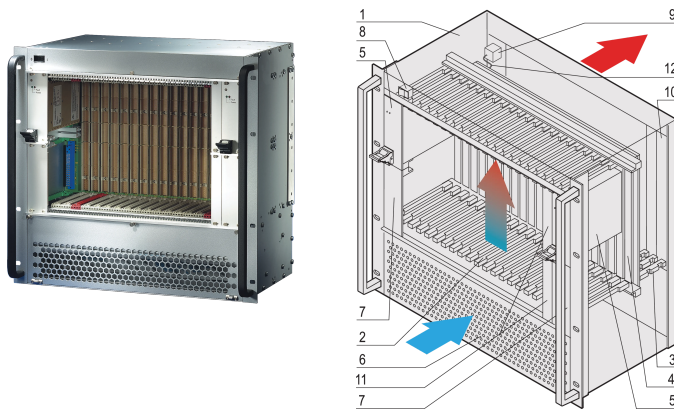

CPCI System With PSB, 10 U, 14 Slot

NÚMERO DE CATÁLOGO

24579-028

10 U CompactPCI System with PSB for fourteen 6 U Boards, fourteen RTM Boards and up to four 3U pluggable Power Supplies.

CERTIFICATIONS

CARACTERÍSTICAS

System in accordance with IEC 60297-3-101, -102, -103; IEEE 1101.1, 1101.10/11); Backplane, conforms to PICMG 2.16

System with vertical card cage. Board format Front: 6 U, 160 mm deep; Rear I/O: 6 U, 80 mm deep

Backplane, PSB (package switched backplane), PICMG 2.16 16-slot, 6 U, 64 bit (2 fabric/switch slots, 14 node slots)

Heat dissipation by fan module, from front to rear

Two 19" CompactPCI power supplies, 300 W (3 U, 8 HP), prepared for installation of two additional 19" compatible PSUs

Prepared for system monitoring with a chassis monitoring module (CMM)

CARATERÍSTICAS DO PRODUTO

Product Type: System

Number of Slots: 16

Tipo: 19" Rack Mount

Backplane Type: 6 U CompactPCI with PSB

Data Transfer: 64-bit PCI Bus; GbE