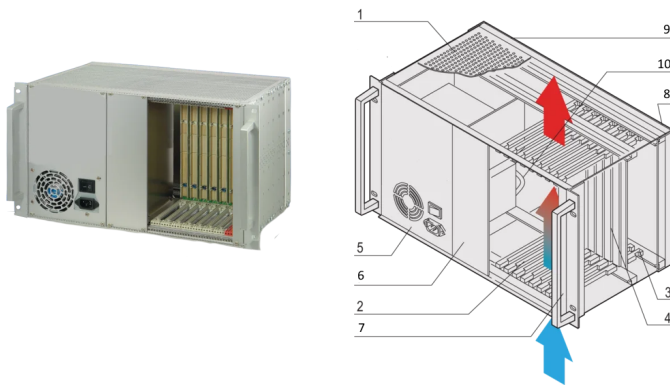

CPCI System With ATX PSU, 6 U, 8 Slot

NÚMERO DE CATÁLOGO

24579-030

Fanless 6 U CompactPCI System with vertical Card Cage for eight 6U Boards and eight RTM Boards. With built in ATX Power Supply.

CERTIFICATIONS

CARACTERÍSTICAS

In accordance with IEC 60297-3-101, -102, -103; IEEE 1101.1, 1101.10/11; backplane in accordance with PICMG 2.0 rev. 3.0

System with vertical card cage. Board format Front: 6 U, 160 mm deep; Rear I/O: 6 U, 80 mm deep

Backplane 8 slot, 6 U, 64 bit, System slot right, 8 HP wide CPU can be used

Heat dissipation by convection, from bottom to top

ATX PSU, 300 W

CARATERÍSTICAS DO PRODUTO

Product Type: System

Number of Slots: 8

Tipo: 19" Rack Mount