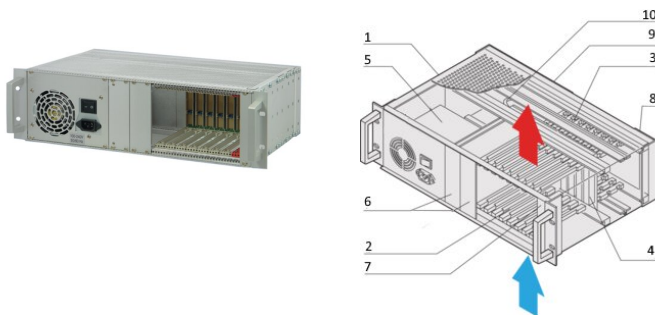

CPCI System With ATX PSU, 3 U, 8 Slot

NÚMERO DE CATÁLOGO

24579-031

Fanless 3U CompactPCI System with vertical Card Cage for eight 3U Boards and eight RTM Boards. With built in ATX Power Supply.

CERTIFICATIONS

CARACTERÍSTICAS

In accordance with IEC 60297-3-101, -102, -103; IEEE 1101.1, 1101.10/11; backplane in accordance with PICMG 2.0 rev. 3.0

System with vertical card cage. Board format Front: 3 U, 160 mm deep; Rear I/O: 3 U, 80 mm deep

Backplane 8 slot, 3 U, 32 bit; system slot right; 8 HP wide CPU can be used

Heat dissipation by convection, airflow bottom to top

ATX PSU, 300 W

CARATERÍSTICAS DO PRODUTO

Product Type: System

Number of Slots: 8

Tipo: 19" Rack Mount

Backplane Type: 3 U CompactPCI

Data Transfer: 32-bit PCI Bus

Power per Slot: 10W

Tensão de entrada AC: 100 – 240V

Rack Height: 3U

Power Supply Type: (1) ATX PSU

Power Supply Included: Sim