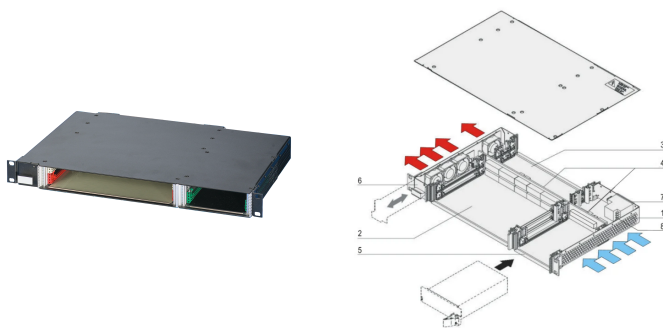

## NÚMERO DE CATÁLOGO

**24579-078**

1 U CompactPCI System with horizontal Card Cage for two 6 U Boards, two RTM Boards and one CompactPCI 3 U Pluggable Power Supply.

## CARACTERÍSTICAS

In accordance with IEC 60297-3-101, -102, -103; IEEE 1101.1, 1101.10/11; backplane in accordance with PICMG 2.0 rev. 3.0

System with horizontal card cage. Board format Front: 6 U, 160 mm deep; Rear I/O: 6 U, 80 mm deep

Backplane (signal and power backplane in one unit) 2 slot, 6 U, 64 bit, System slot left, Power connector (1 x P 47)

Heat dissipation by hot-swap fan unit (airflow right to left)

Prepared for the assembly of a 19" CompactPCI power supply (3 U, 8 HP)

## CARATERÍSTICAS DO PRODUTO

Product Type: System

Number of Slots: 2

Tipo: 19" Rack Mount

Backplane Type: 6 U CompactPCI

Data Transfer: 64-bit PCI Bus

Power per Slot: 40W

Tensão de entrada AC: 100 – 240V