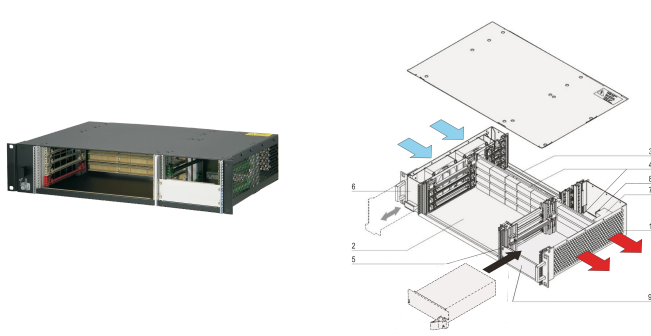

CPCI System for Pluggable PSU, Horizontal, 2 U, 4 Slot

NÚMERO DE CATÁLOGO

24579-082

2 U CompactPCI System with horizontal Card Cage for four 6 U Boards, four RTM Boards and one CompactPCI 3 U Pluggable Power Supply. Option to assemble a second pluggable Power Supply.

CERTIFICATIONS

CARACTERÍSTICAS

In accordance with IEC 60297-3-101, -102, -103; IEEE 1101.1, 1101.10/11; backplane in accordance with PICMG 2.0 rev. 3.0

System with horizontal card cage. Board format Front: 6 U, 160 mm deep; Rear I/O: 6 U, 80 mm deep

Backplane (signal and power backplane in one unit) 4 slot, 6 U, 64 bit System slot left, Power connector (2 x P 47)

Heat dissipation by hot-swap fan unit (airflow left to right)

Prepared for the assembly of a 19" CompactPCI power supply (3 U, 8 HP)

CARATERÍSTICAS DO PRODUTO

Product Type: System

Number of Slots: 4

Tipo: 19" Rack Mount

Backplane Type: 6 U CompactPCI

Data Transfer: 64-bit PCI Bus

Power per Slot: 40W

Tensão de entrada AC: 100 – 240V