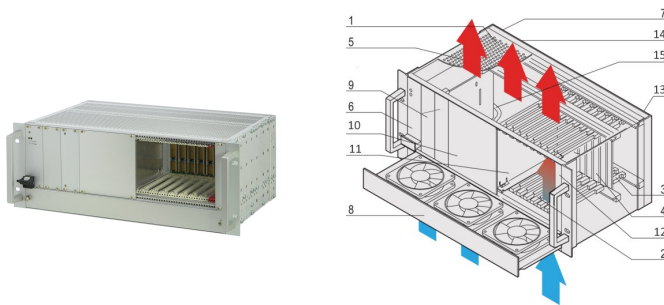

CPCI System With Pluggable PSU, 4 U, 8 Slot

NÚMERO DE CATÁLOGO

24579-260

4 U CompactPCI System with vertical Card Cage for eight 3U Boards, eight RTM Boards and one 3U Pluggable Power Supply.

CERTIFICATIONS

CARACTERÍSTICAS

In accordance with IEC 60297-3-101, -102, -103; IEEE 1101.1, 1101.10/11; backplane in accordance with PICMG 2.0 rev. 3.0

System with vertical card cage. Board format Front: 3 U, 160 mm deep; Rear I/O: 3 U, 80 mm deep

Backplane 8 slot, 3 U, 32 bit; system slot right; 8 HP wide CPU can be used; Power backplane

Heat dissipation by 1 U hot-swap fan unit, airflow bottom to top

19"-compatible PSU, 300 W, 3 U, 8 HP

Option to mount a hard disk

CARATERÍSTICAS DO PRODUTO

Product Type: System

Number of Slots: 8

Tipo: 19" Rack Mount

Backplane Type: 3 U CompactPCI

Data Transfer: 32-bit PCI Bus

Power per Slot: 40W

Tensão de entrada AC: 100 – 240V